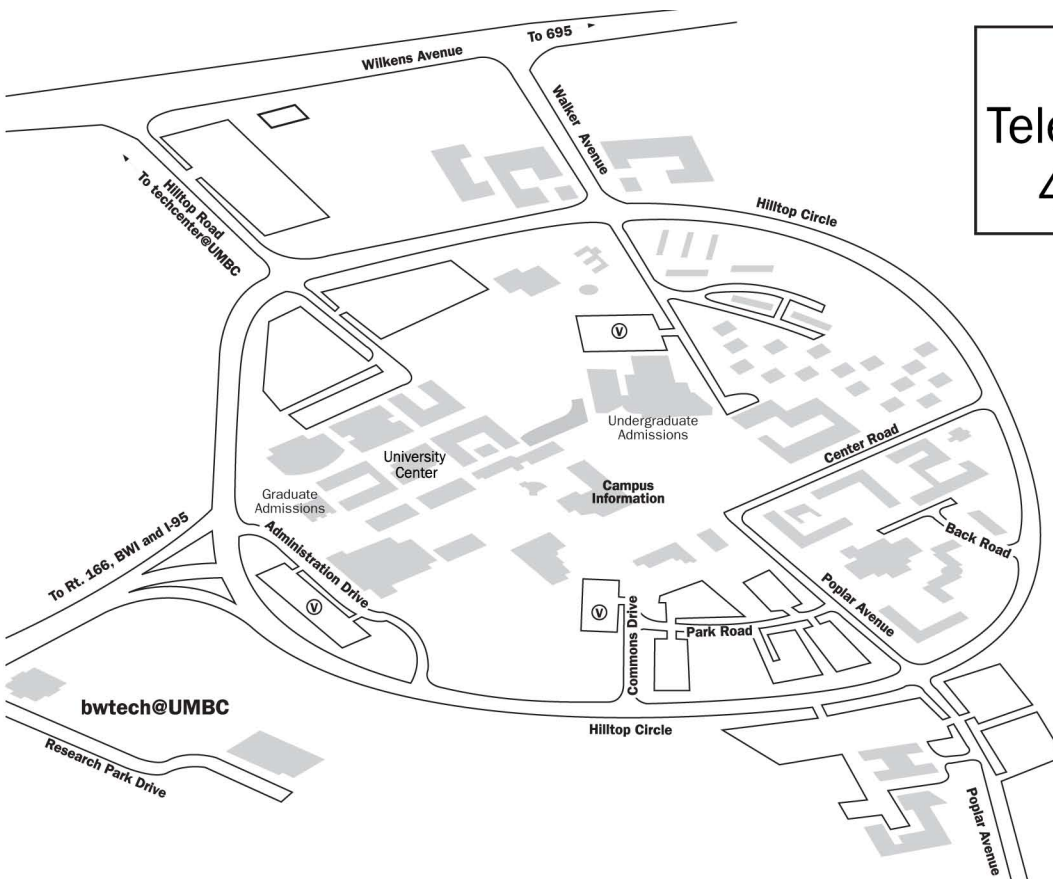

Office Location:

The College of Natural and Mathematical Sciences is located on the first floor of the University Center in Suite 116.