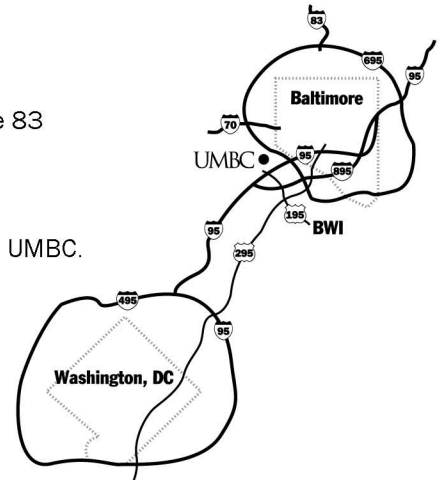

UMBC

AN HONORS UNIVERSITY IN MARYLAND

The College of Natural and Mathematical Sciences Directions and Parking

To the Main Campus:

From the north, take Interstate 95 to Route 166 (Exit 47B, Catonsville) or take Interstate 83 to the Baltimore Beltway (I-695, west) and then take Exit 12C (Wilkins Avenue, west); follow the signs to UMBC.

From the south, take Interstate 95 to Route 166 (Exit 47B, Catonsville); follow signs to UMBC.

Baltimore-Washington International Airport is only five minutes away.
Bus service is available from downtown Baltimore.
Amtrak and MARC commuter trains serve the nearby BWI Rail Station.

GPS Coordinates:
39° 15'15.7"N 76° 42'47.6"W